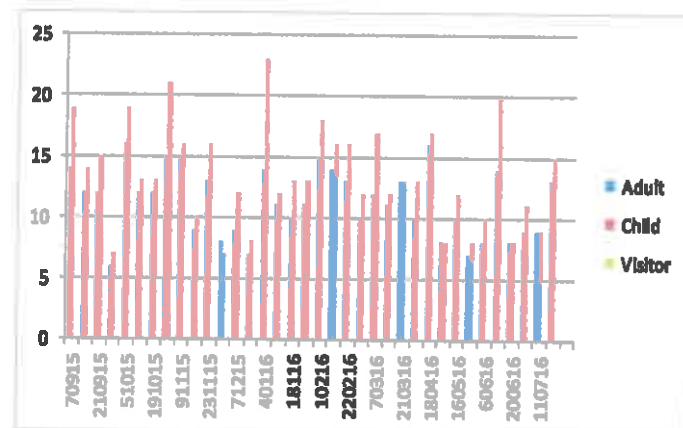

"Maggie"

www.ipswichplaybus.org.uk

Visitor Number Charts

September 2015 to July 2016

Moffat Avenue

Ravenswood

Charity Number 278061