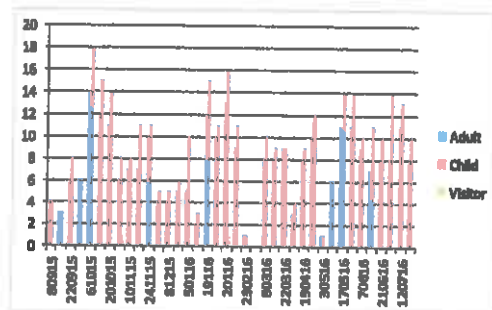

Griffin Wharf