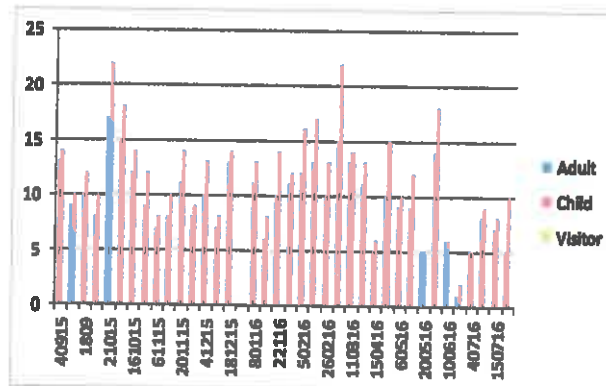

Ulster Avenue