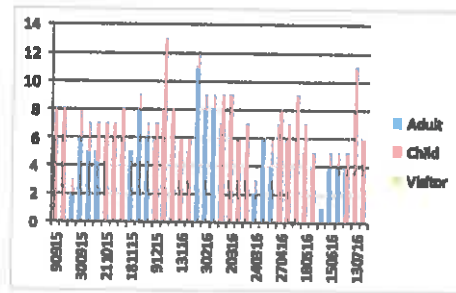

Visitor Number Charts September 2015 to July 2016

Kelly Road

Downside Close

Griffin Wharf

Charity Number 278061

Ipswich Community Playbus

7 Constantine Road,
Ipswich, Suffolk,
IP1 2DL

01473-221521