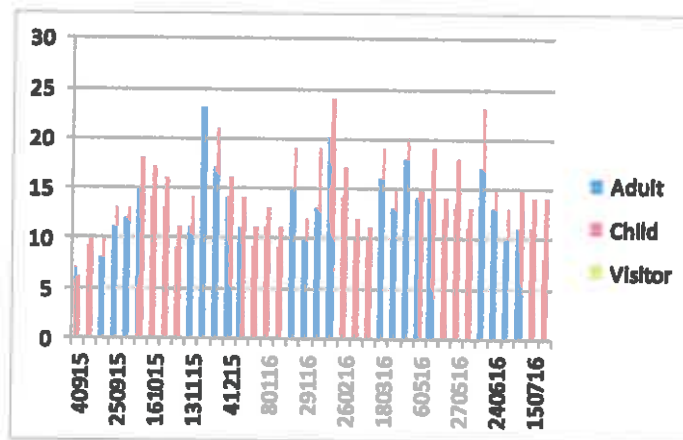

"Maggie"

www.ipswichplaybus.org.uk

Visitor Number Charts

September 2015 to July 2016

Moffat Avenue

Ravenswood

Charity Number 278061