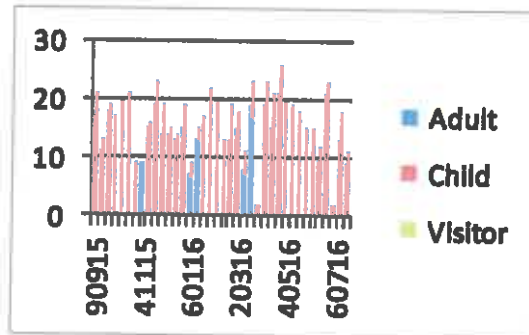

Congreve Road