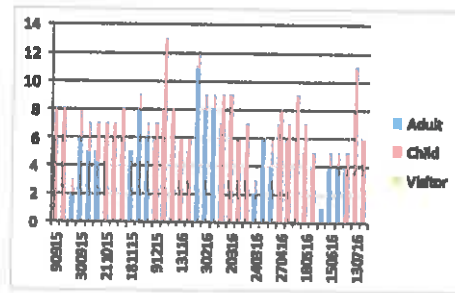

Visitor Number Charts September 2015 to July 2016

Kelly Road

Downside Close

Griffin Wharf

Charity Number 278061

Ipswich Community Playbus

7 Constantine Road,
Ipswich, Suffolk,
IP1 2DL

01473-221521