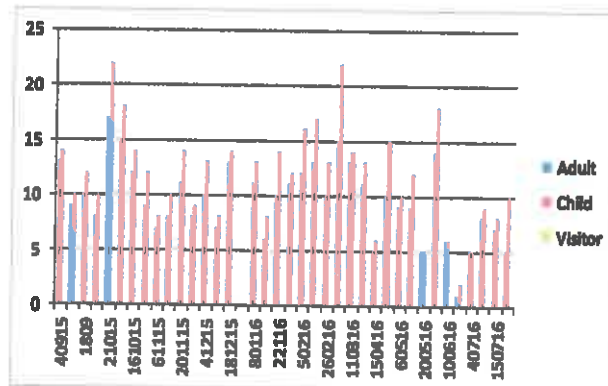

Ulster Avenue