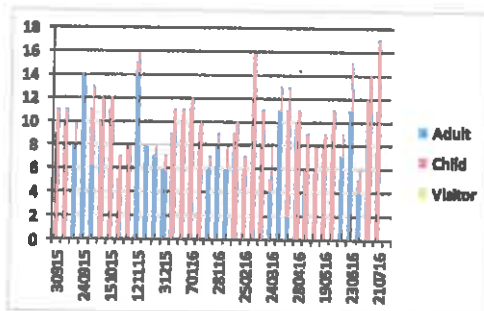

Visitor Number Charts September 2015 to July 2016

Kelly Road

Downside Close

Griffin Wharf

Charity Number 278061

Ipswich Community Playbus

7 Constantine Road,
Ipswich, Suffolk,
IP1 2DL

01473-221521