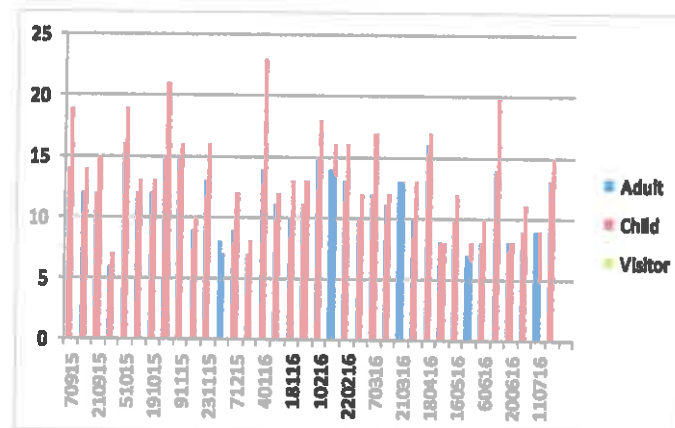

"Maggie"

www.ipswichplaybus.org.uk

Visitor Number Charts

September 2015 to July 2016

Moffat Avenue

Ravenswood

Charity Number 278061