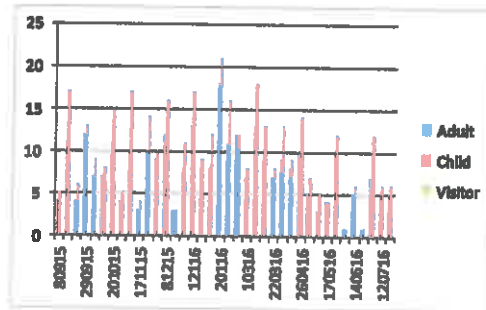

Ipswich Community Playbus

7 Constantine Road,
Ipswich, Suffolk,
IP1 2DL

01473-221521

"Maggie"

www.ipswichplaybus.org.uk

Visitor Number Charts

September 2015 to July 2016

Bramford Road