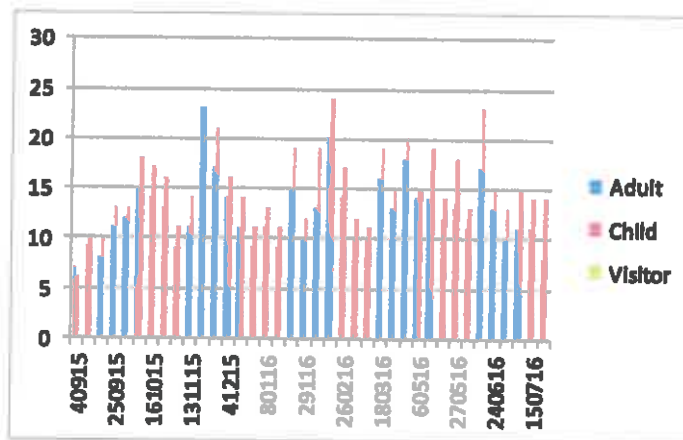

"Maggie"

www.ipswichplaybus.org.uk

Visitor Number Charts

September 2015 to July 2016

Moffat Avenue

Ravenswood

Charity Number 278061