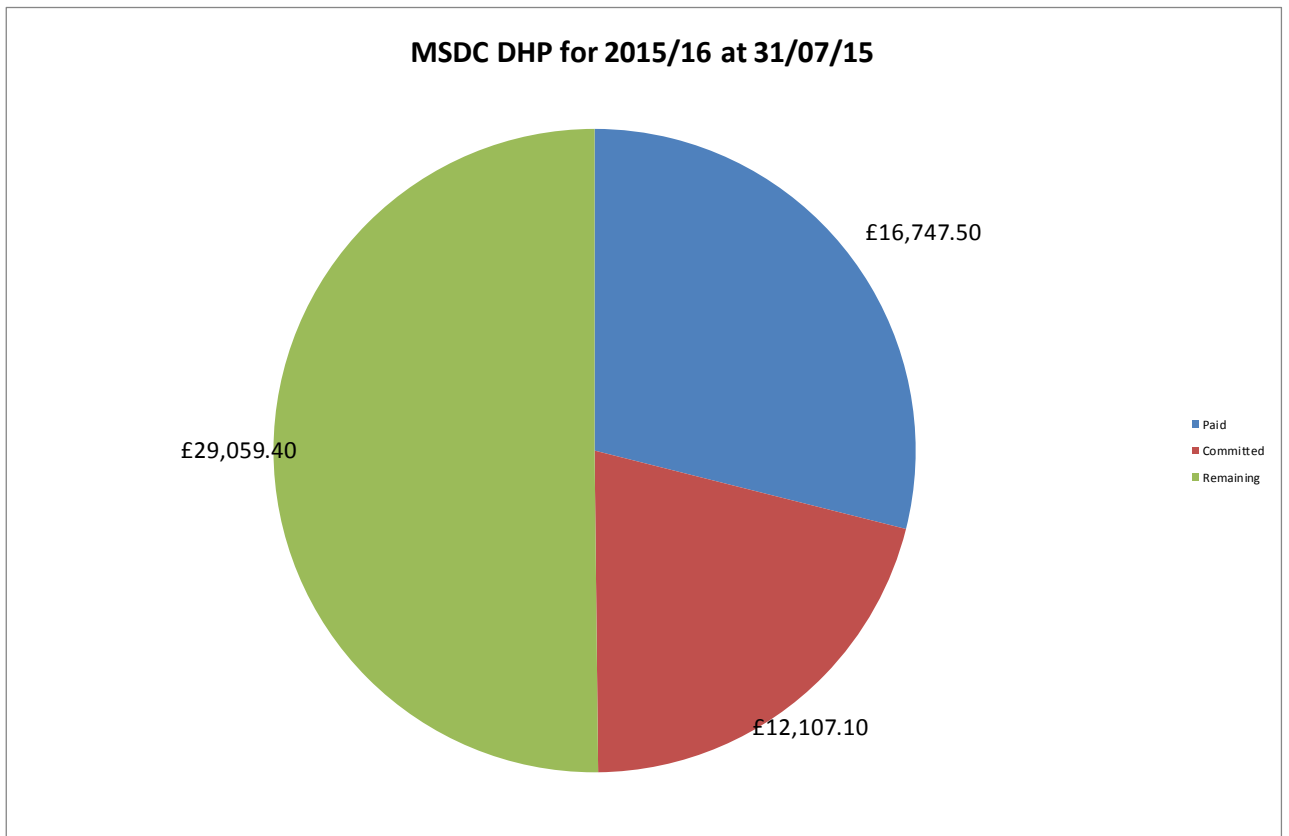

SRP Discretionary Housing Payments

Babergh

Ipswich

Mid-Suffolk

JB