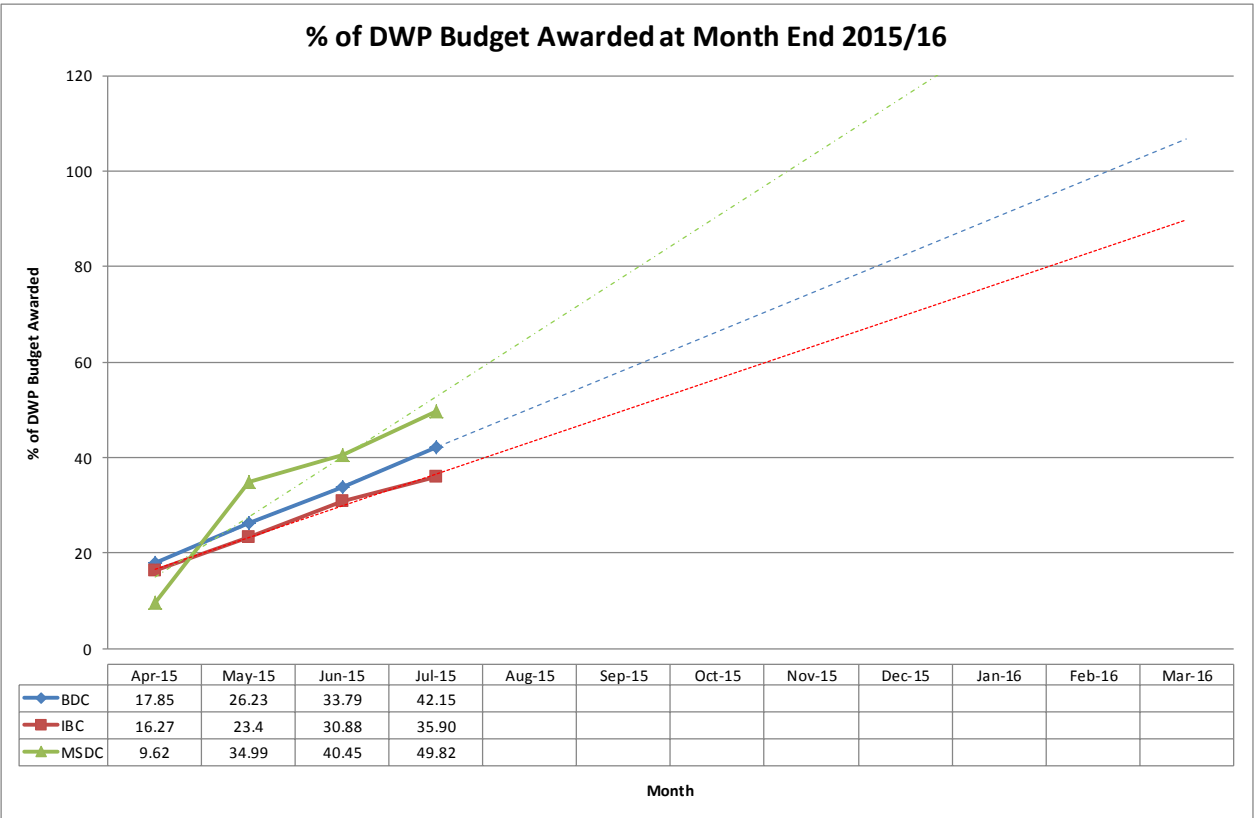

SRP Discretionary Housing Payments

Babergh

Ipswich

Mid-Suffolk

JB