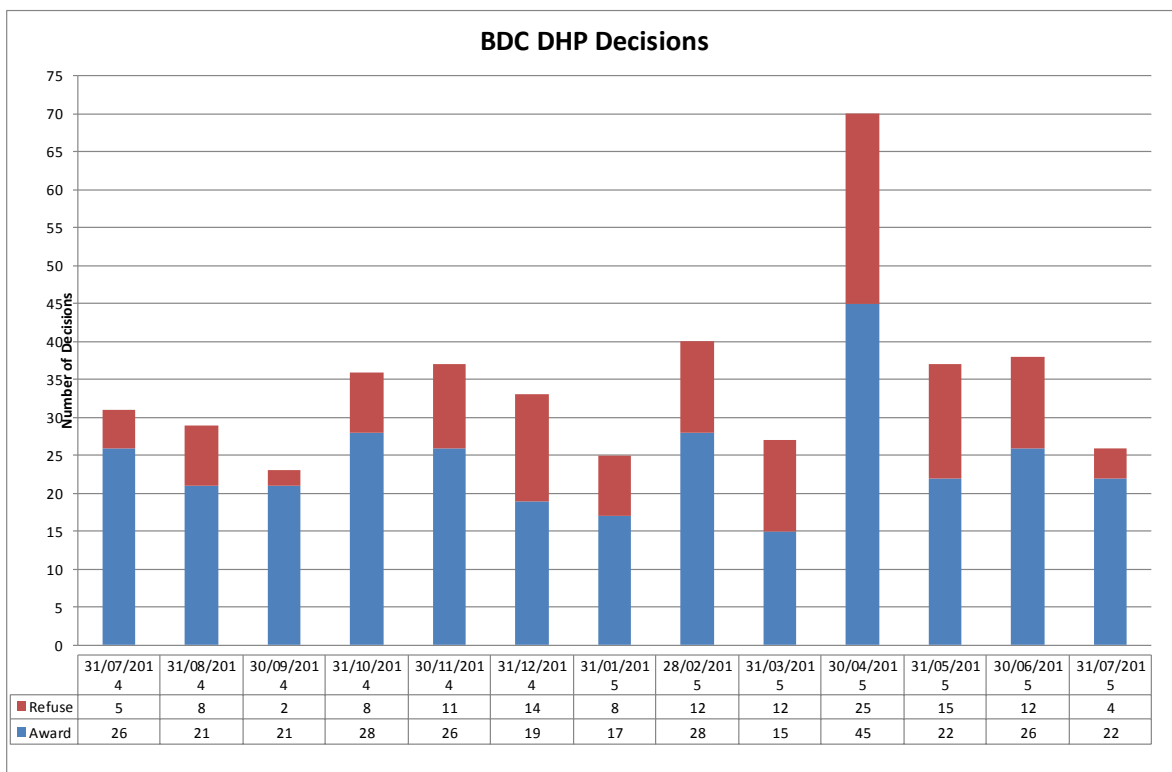

SRP Discretionary Housing Payments

Babergh

Ipswich

Mid-Suffolk

JB