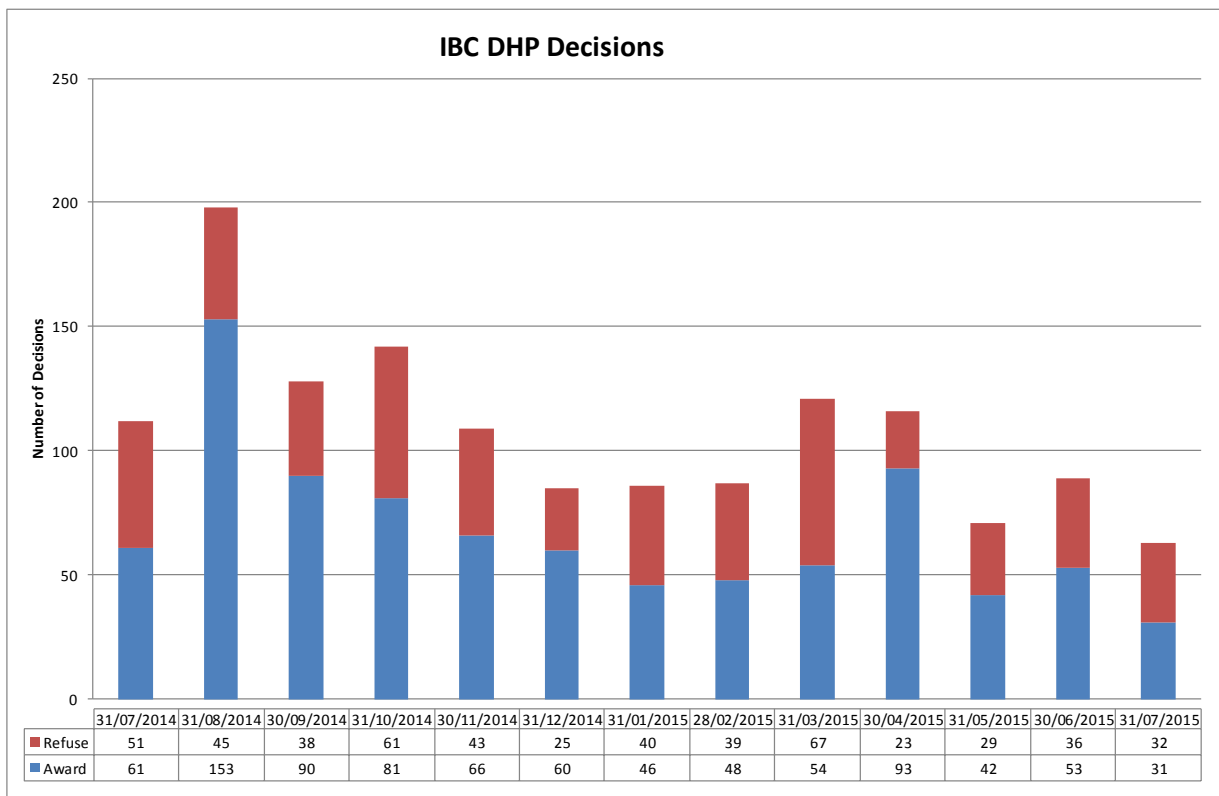

SRP Discretionary Housing Payments

Babergh

Ipswich

Mid-Suffolk

JB