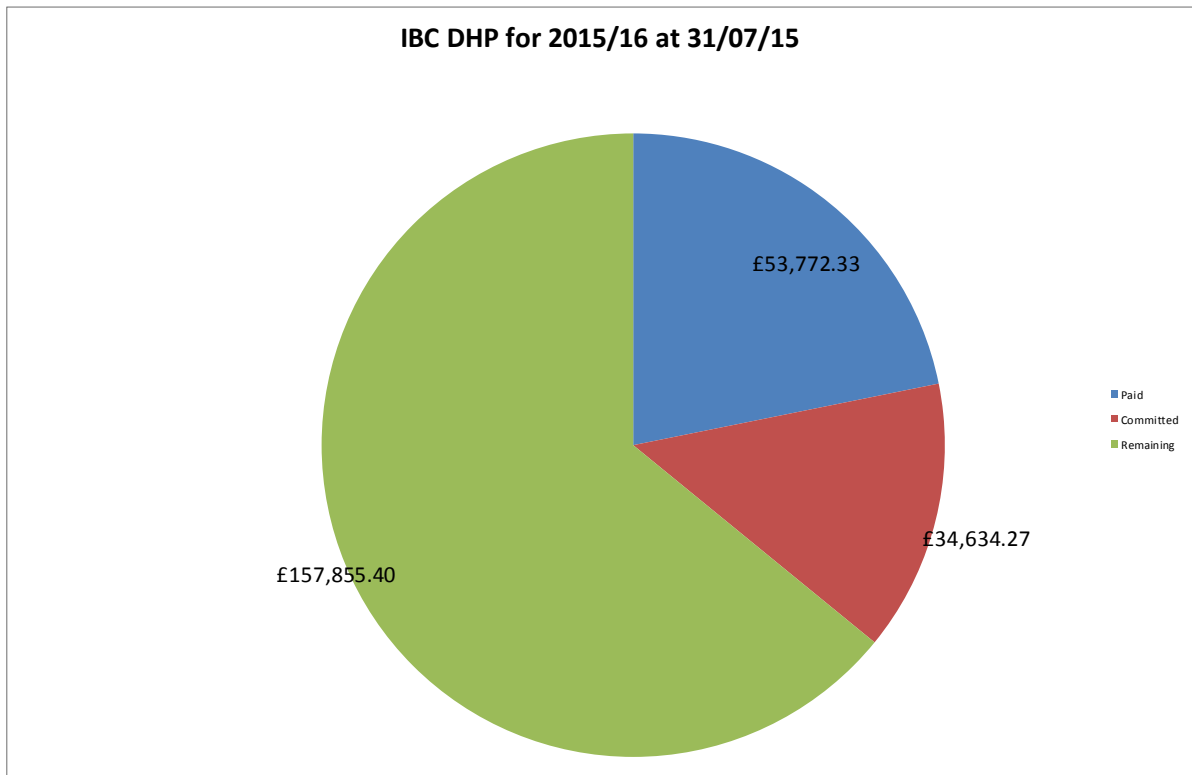

SRP Discretionary Housing Payments

Babergh

Ipswich

Mid-Suffolk

JB