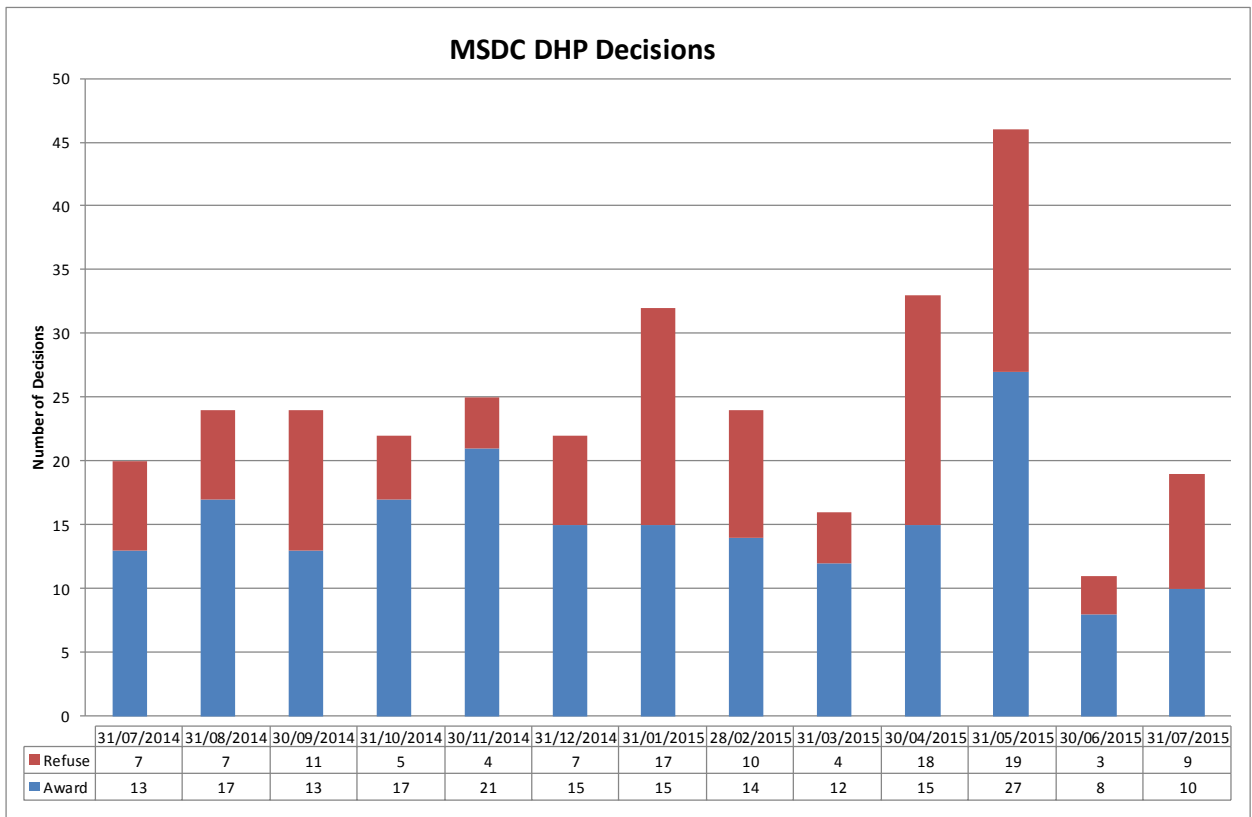

SRP Discretionary Housing Payments

Babergh

Ipswich

Mid-Suffolk

JB