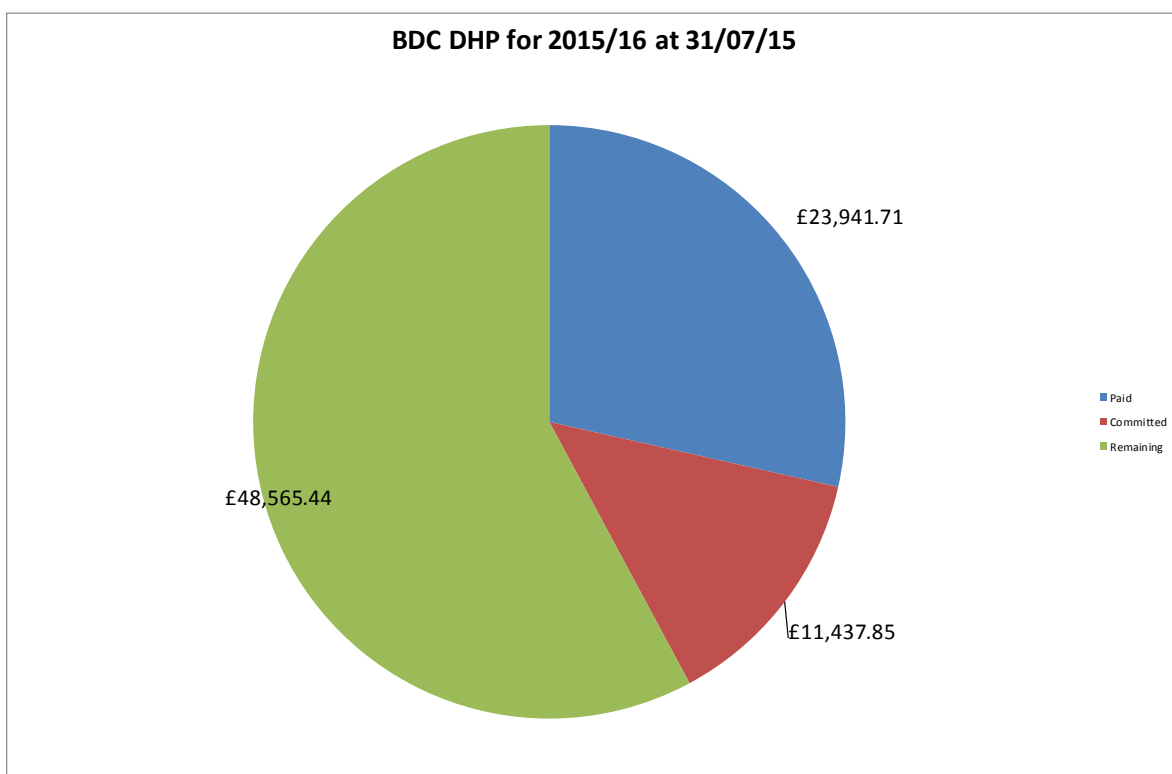

SRP Discretionary Housing Payments

Babergh

Ipswich

Mid-Suffolk

JB